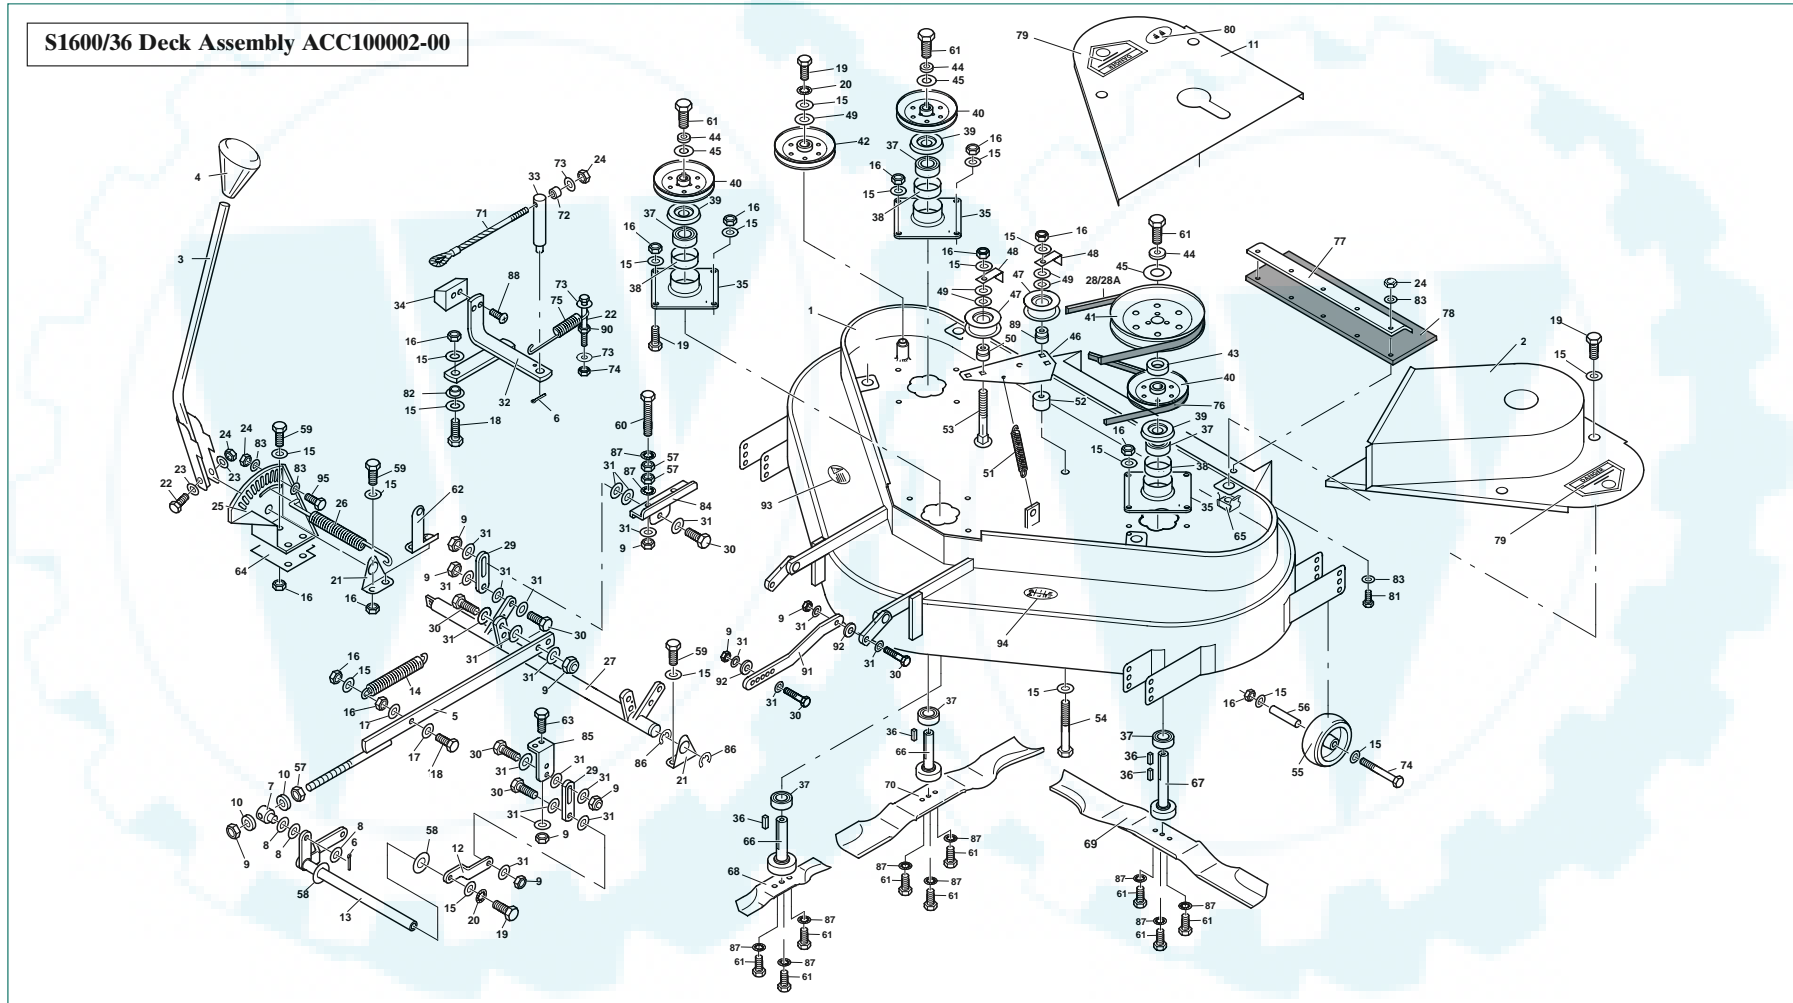

36" (91cm) Triple Blade Cutter Deck

S1600/36 Deck Assembly ACC100002-00

A L L Y E A R R O U N D P E R F O R M A N C E